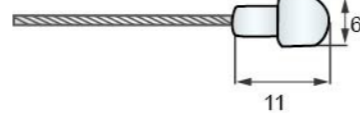

⊙ **KK Outer Housing: SP 5mm**

2p 5mm Housing 500M Packing
Sp 4mm Housing 500M Packing

Inner Wires

- 「GAR/鍍鋅內線
STR/白鐵內線
GAR(Galvanized steel)
STR(Stainless steel)
- 「GAS/鍍鋅研磨內線
STS/白鐵研磨內線
GAS(Slick-galvanized)
STS(Slick-Stainless)
- 「PTF-GAS/鐵氟龍鍍鋅研磨內線
PTF-STs/鐵氟龍白鐵研磨內線
PTF-GAS(Teflon Slick-galvanized)
PTF-STs(Teflon Slick Stainless)

* 4x4 - 1.1mm GEAR

* 7x7 - 1.5mm MTB

* 6x11 - 1.5mm ROAD

* 5.5x10 - 1.5mm ROAD

* 5x7 - 1.5mm

* 5x0 - 1.5mm

Inner Wire A/M set

「白鐵研磨內線/STS