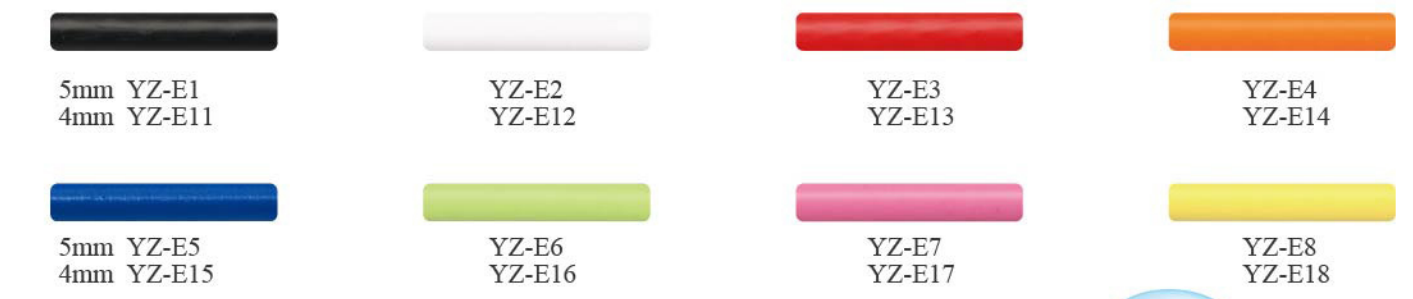

YZ-1711N

◎ **BRAKE Outer Housing: 2P 5mm**

◎ **GEAR Outer Housing: SP 4mm**

◎ **Outer Housing: SP 5mm**

⊙ **Kevlar Outer Housing: SP 4mm and SP 5mm**

⊙ **ST SP Outer Housing: SP 5mm**

⊙ **CAP & END Style**

⊙ **AL Outer Housing: SP 4mm and SP 5mm**