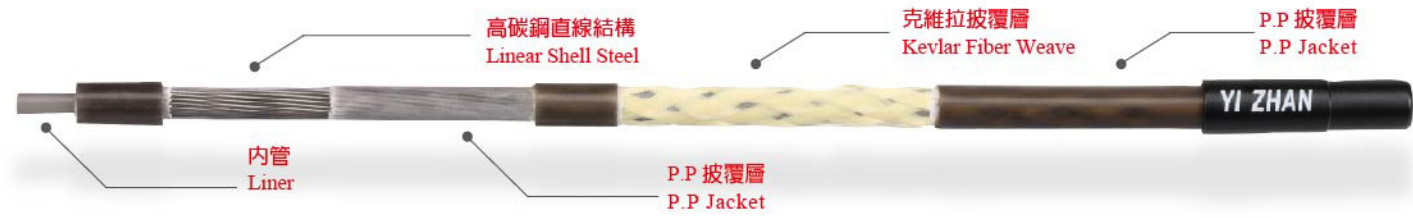

YZ-17001-G

◎ Cable Hanger Parts

- YZ-17009H Cable Hanger *1pcs
- YZ-1711N Cable *1pcs
- YZ-803A-BK 2 *1pcs
- YZ-KS1R M10 Bolts *2pcs
- YZ-KST11R M6 Bolts *2pcs
- YZ-14304 End Caps *5pcs

◎ 單頭吊線

- 長度：500mm —材質：鍍鋅內線+電著黑
- Cable —L: 500mm Material: GAR+ED

YZ-1711N

◎ **BRAKE Outer Housing: 2P 5mm**

◎ **GEAR Outer Housing: SP 4mm**

◎ **Outer Housing: SP 5mm**

⊙ **Kevlar Outer Housing: SP 4mm and SP 5mm**

⊙ **ST SP Outer Housing: SP 5mm**

⊙ **CAP & END Style**

⊙ **AL Outer Housing: SP 4mm and SP 5mm**