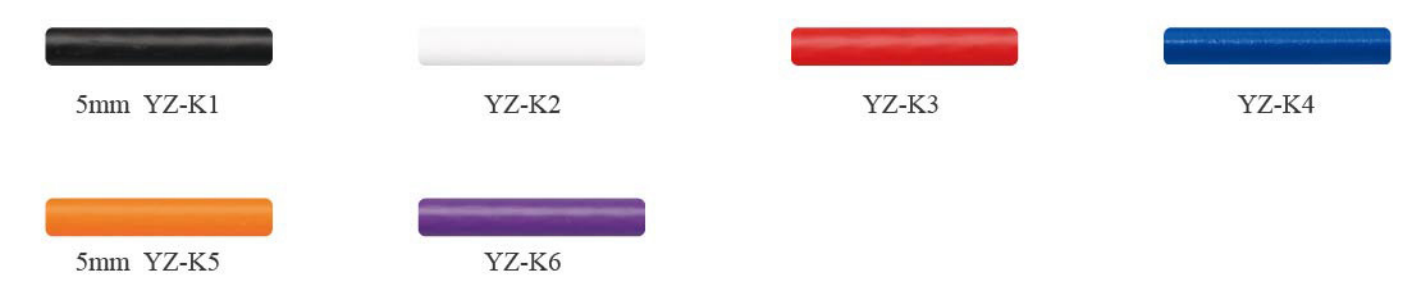

2p 5mm Housing 500M Packing
Sp 4mm Housing 500M Packing