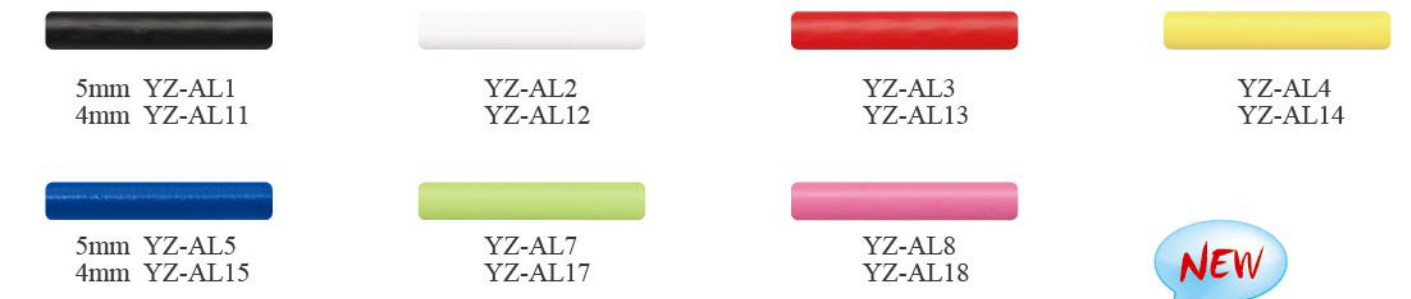

YZ-1711N

◎ **BRAKE Outer Housing: 2P 5mm**

◎ **GEAR Outer Housing: SP 4mm**

◎ **Outer Housing: SP 5mm**

⊙ **Kevlar Outer Housing: SP 4mm and SP 5mm**

⊙ **ST SP Outer Housing: SP 5mm**

⊙ **CAP & END Style**

⊙ **AL Outer Housing: SP 4mm and SP 5mm**