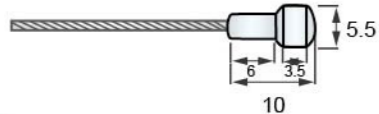

* 4x4 - 1.1mm GEAR

* 7x7 - 1.5mm MTB

* 6x11 - 1.5mm ROAD

* 5.5x10 - 1.5mm ROAD

* 5x7 - 1.5mm

* 5x0 - 1.5mm

Inner Wire A/M set

「白鐵研磨內線/STS