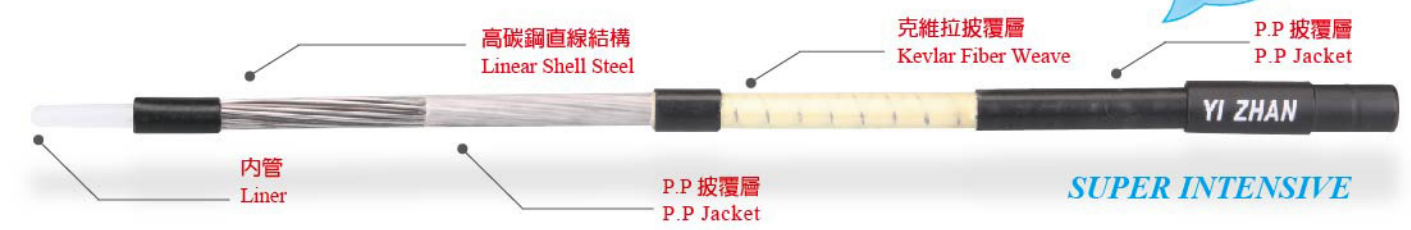

⊙ **AL Outer Housing: SP 4mm and SP 5mm**

⊙ **KK Outer Housing: SP 5mm**